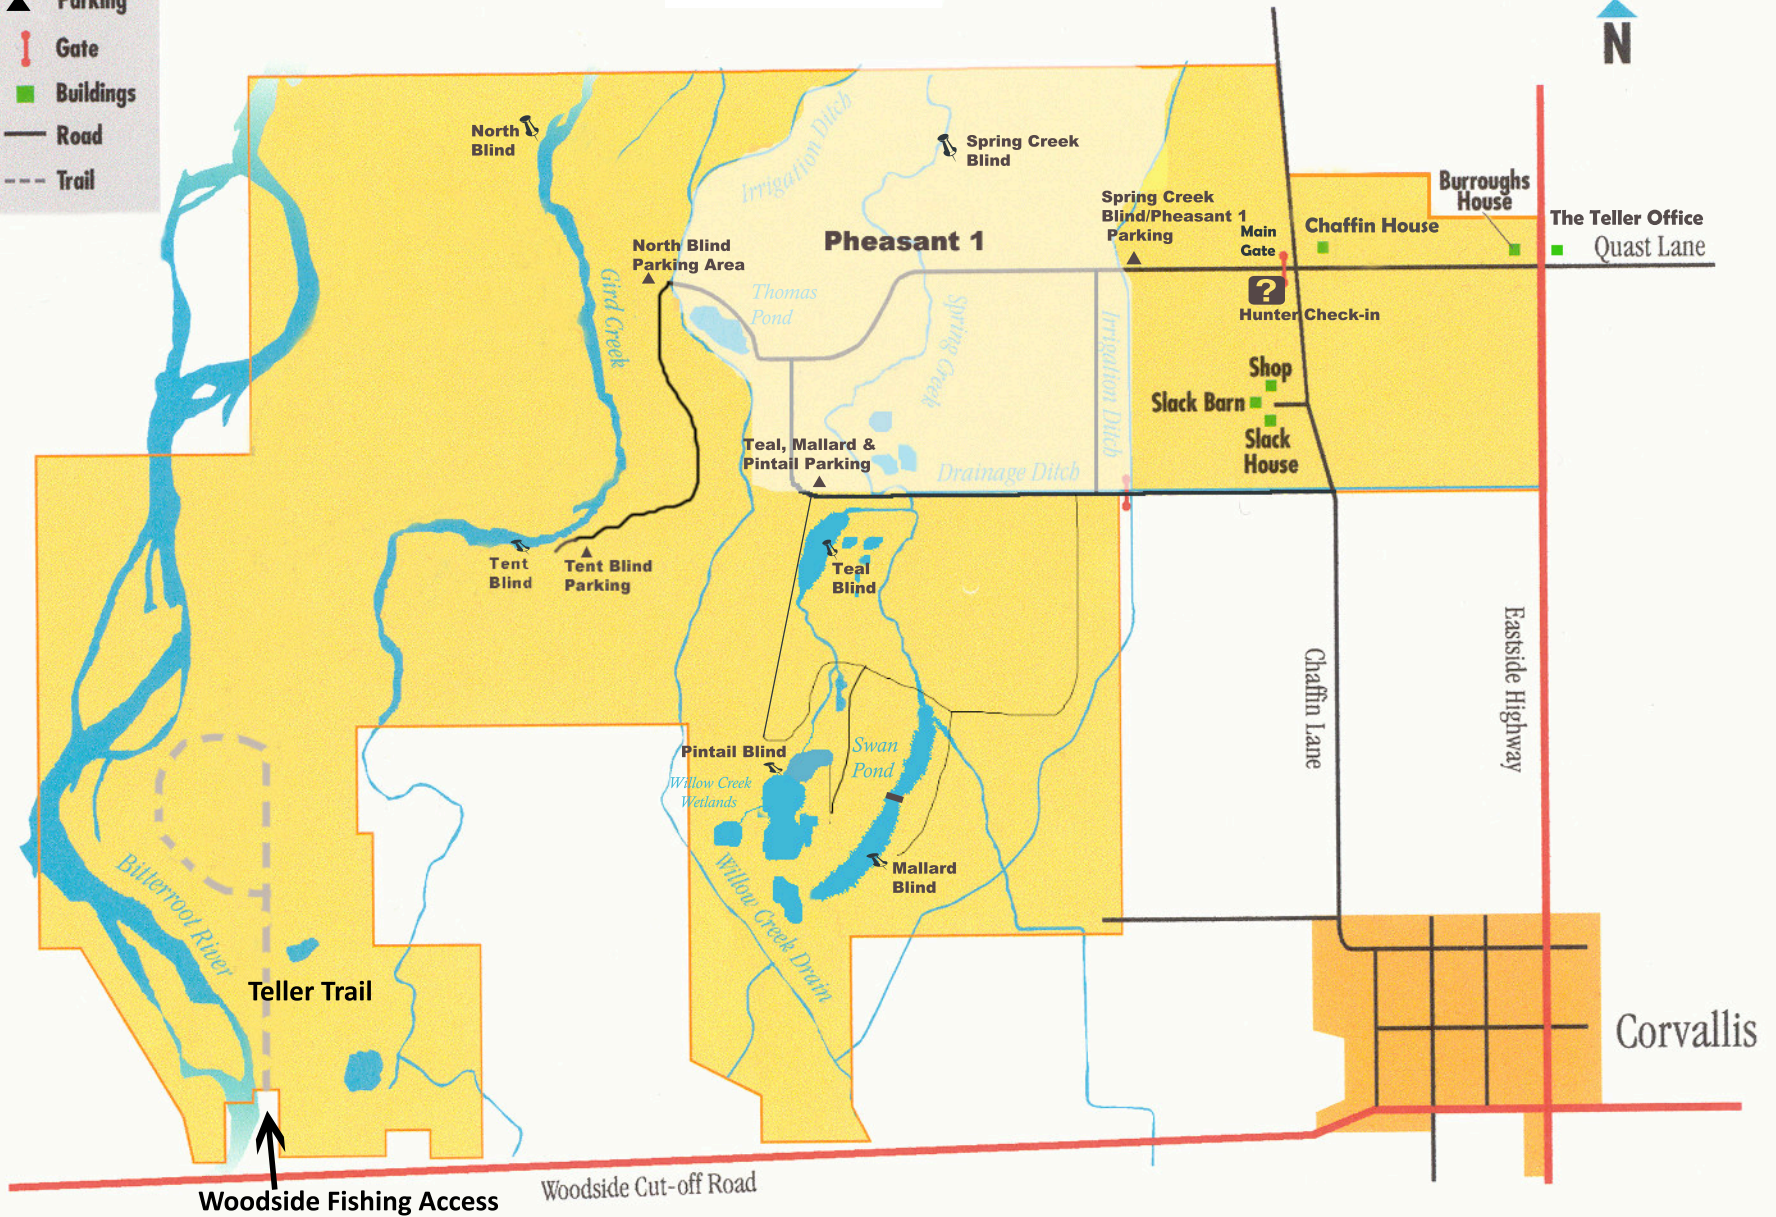

The Teller

Main Property

Waterfowl/Pheasant Hunting Map

0 500 1000

1" = 1000'

- ▲ Parking
- ┆ Gate
- Buildings
- Road
- - - Trail

Woodside Fishing Access

Woodside Cut-off Road

Corvallis